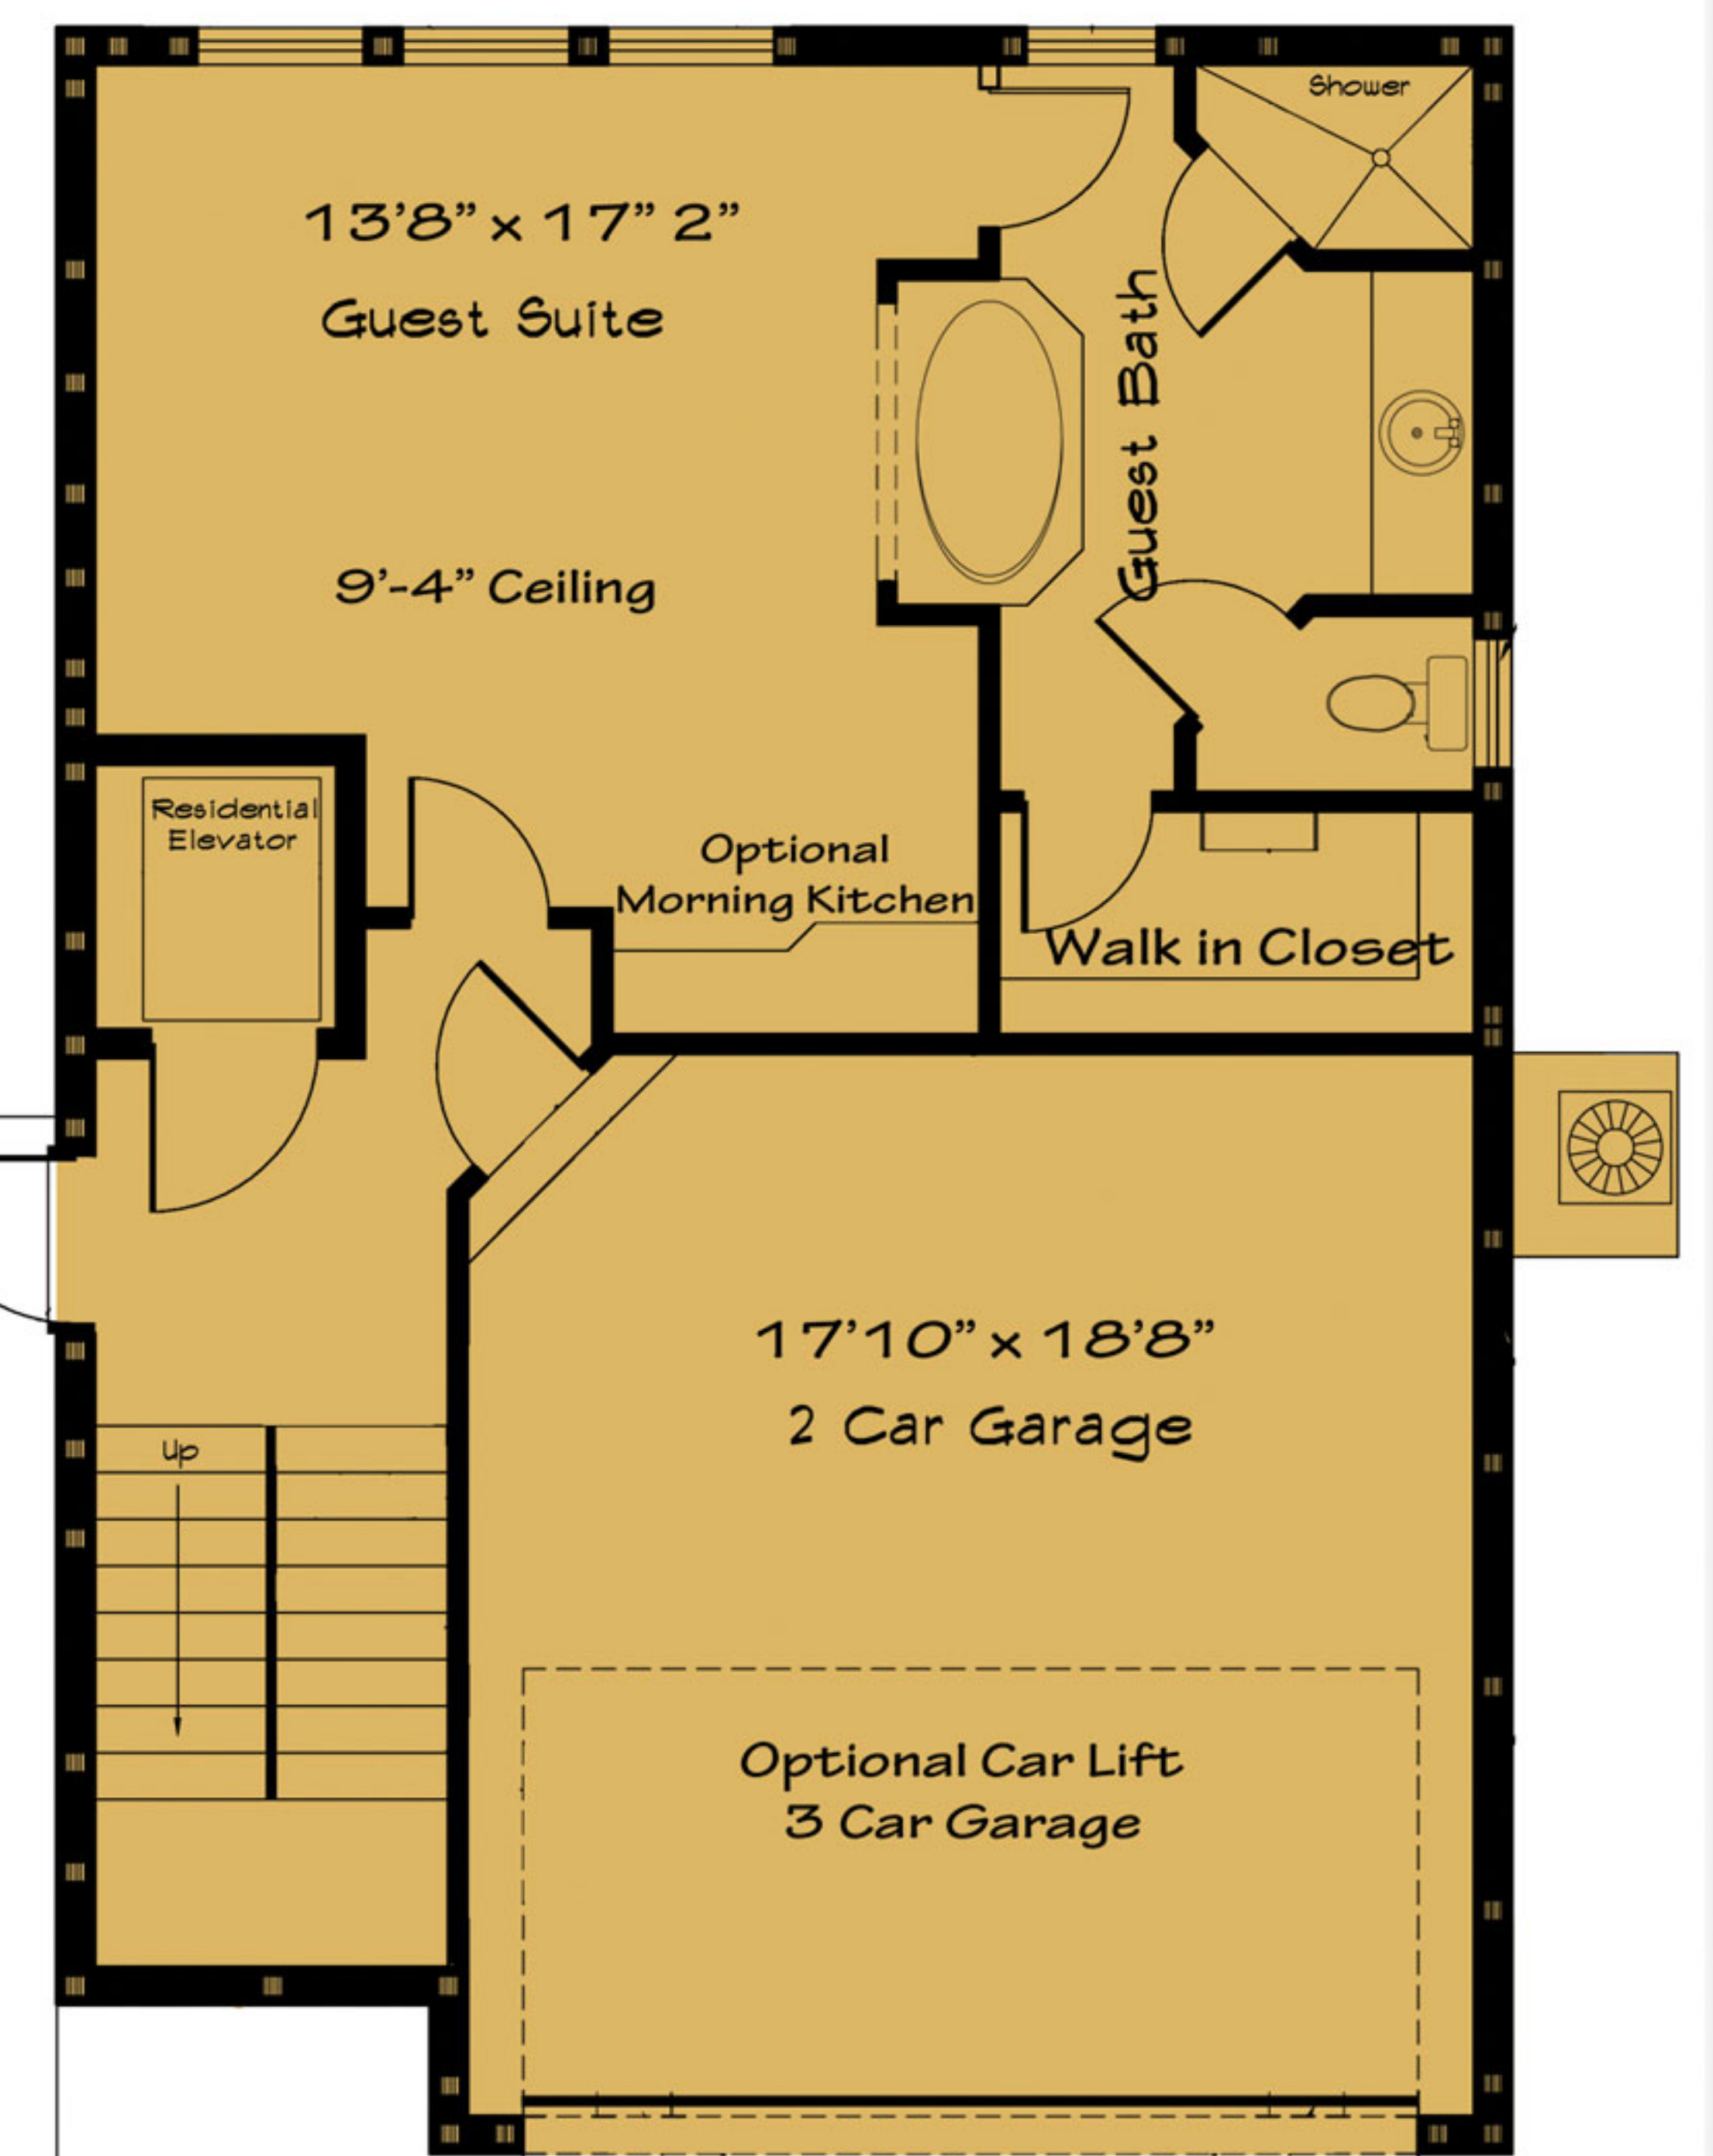

Key Largo

3rd Level

Ground Level Living	605
2nd Level Living	970
3rd Level Living	970
Total AC Sq.Ft.	2,545
2nd Level Deck	546
3rd Level Deck	182
Garage	365
Total Sq. Ft.	3,638

2nd Level

Ground Level

RSC *I build every home as if it were my own...* CRC 057624