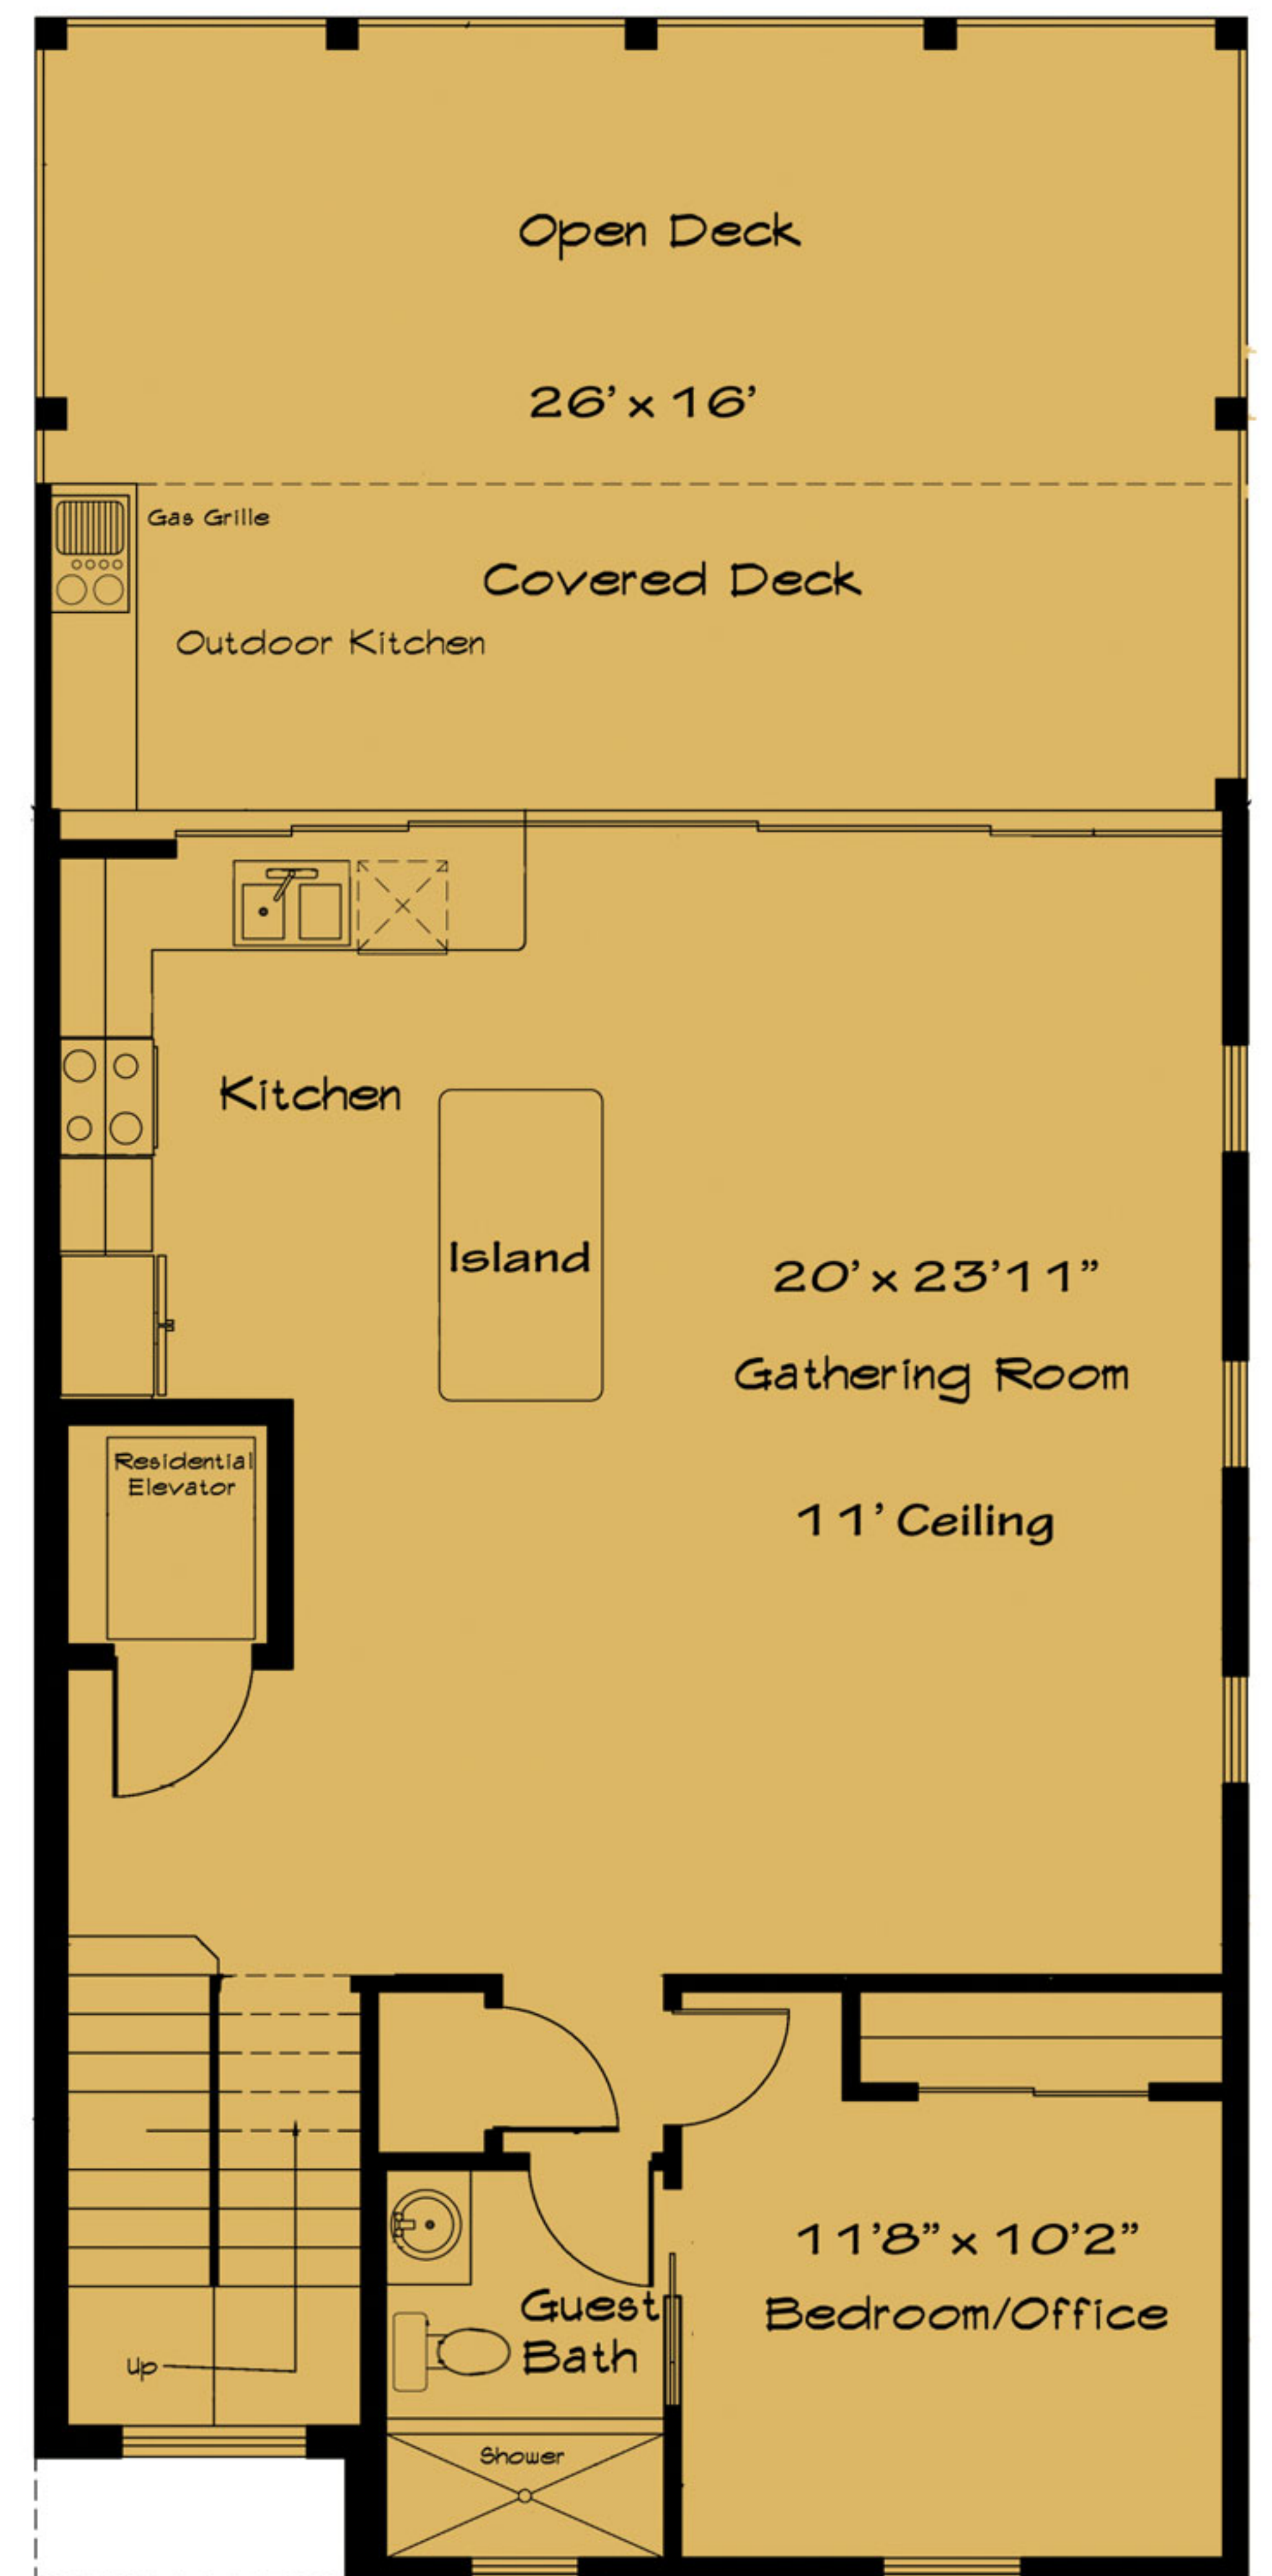

Key Largo

3rd Level

Ground Level Living	605
2nd Level Living	970
3rd Level Living	970
Total AC Sq.Ft.	2,545
2nd Level Deck	546
3rd Level Deck	182
Garage	365
Total Sq. Ft.	3,638

2nd Level

Ground Level

RSC *I build every home as if it were my own...* CRC 057624