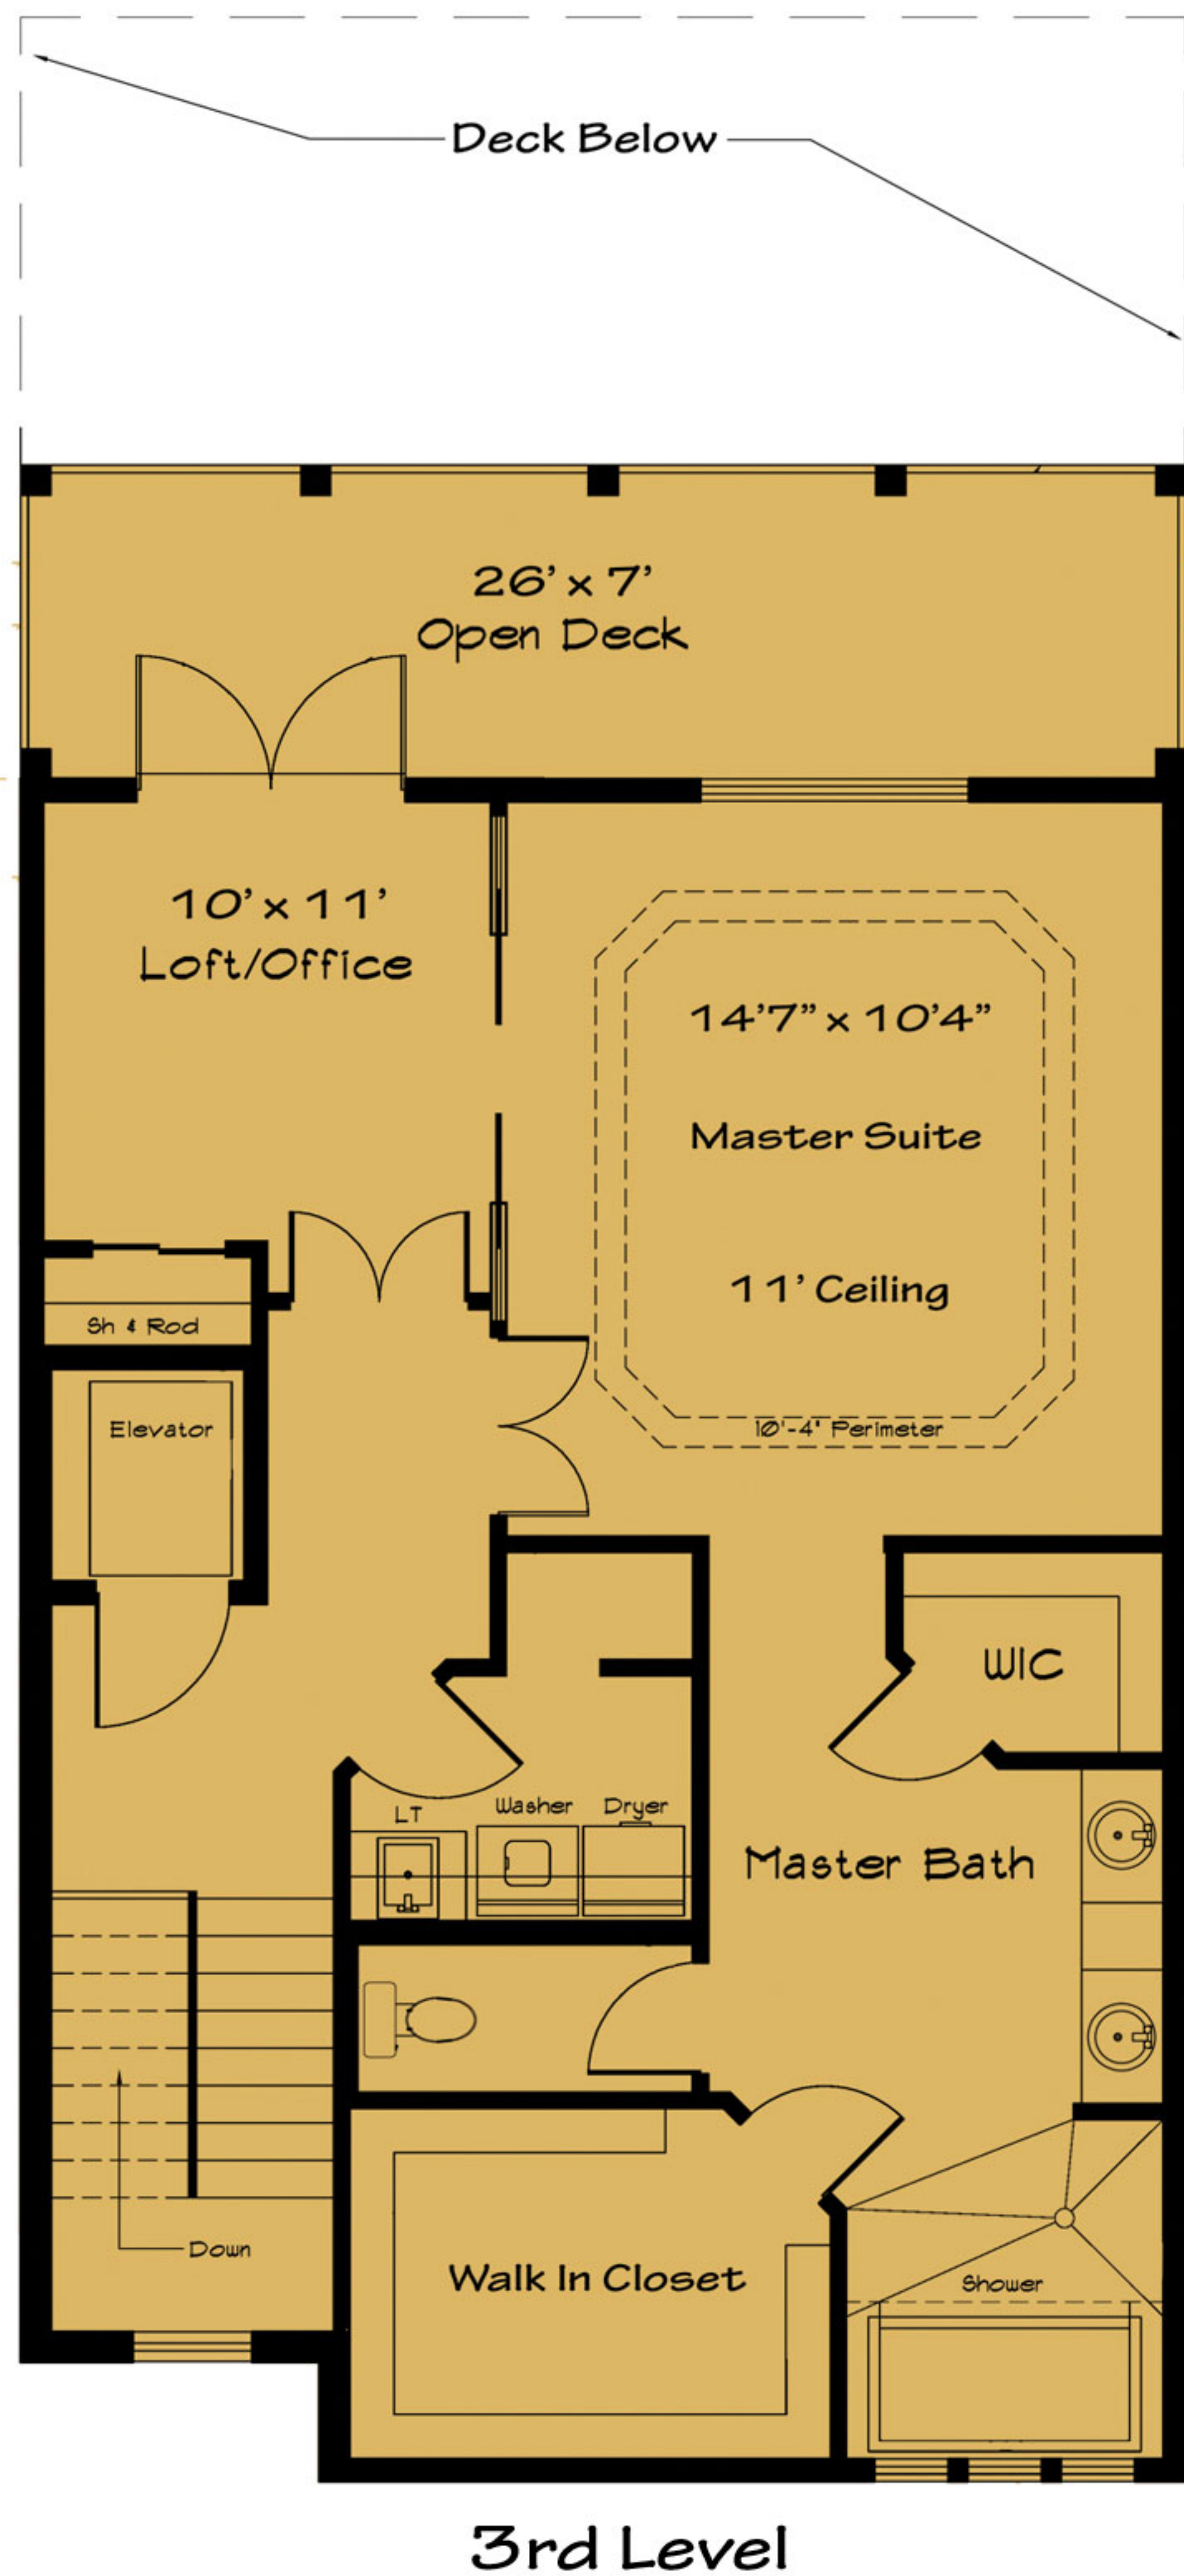

Key Largo

3rd Level

Ground Level Living	605
2nd Level Living	970
3rd Level Living	970
Total AC Sq.Ft.	2,545
2nd Level Deck	546
3rd Level Deck	182
Garage	365
Total Sq. Ft.	3,638

2nd Level

Ground Level

RSC *I build every home as if it were my own...* CRC 057624